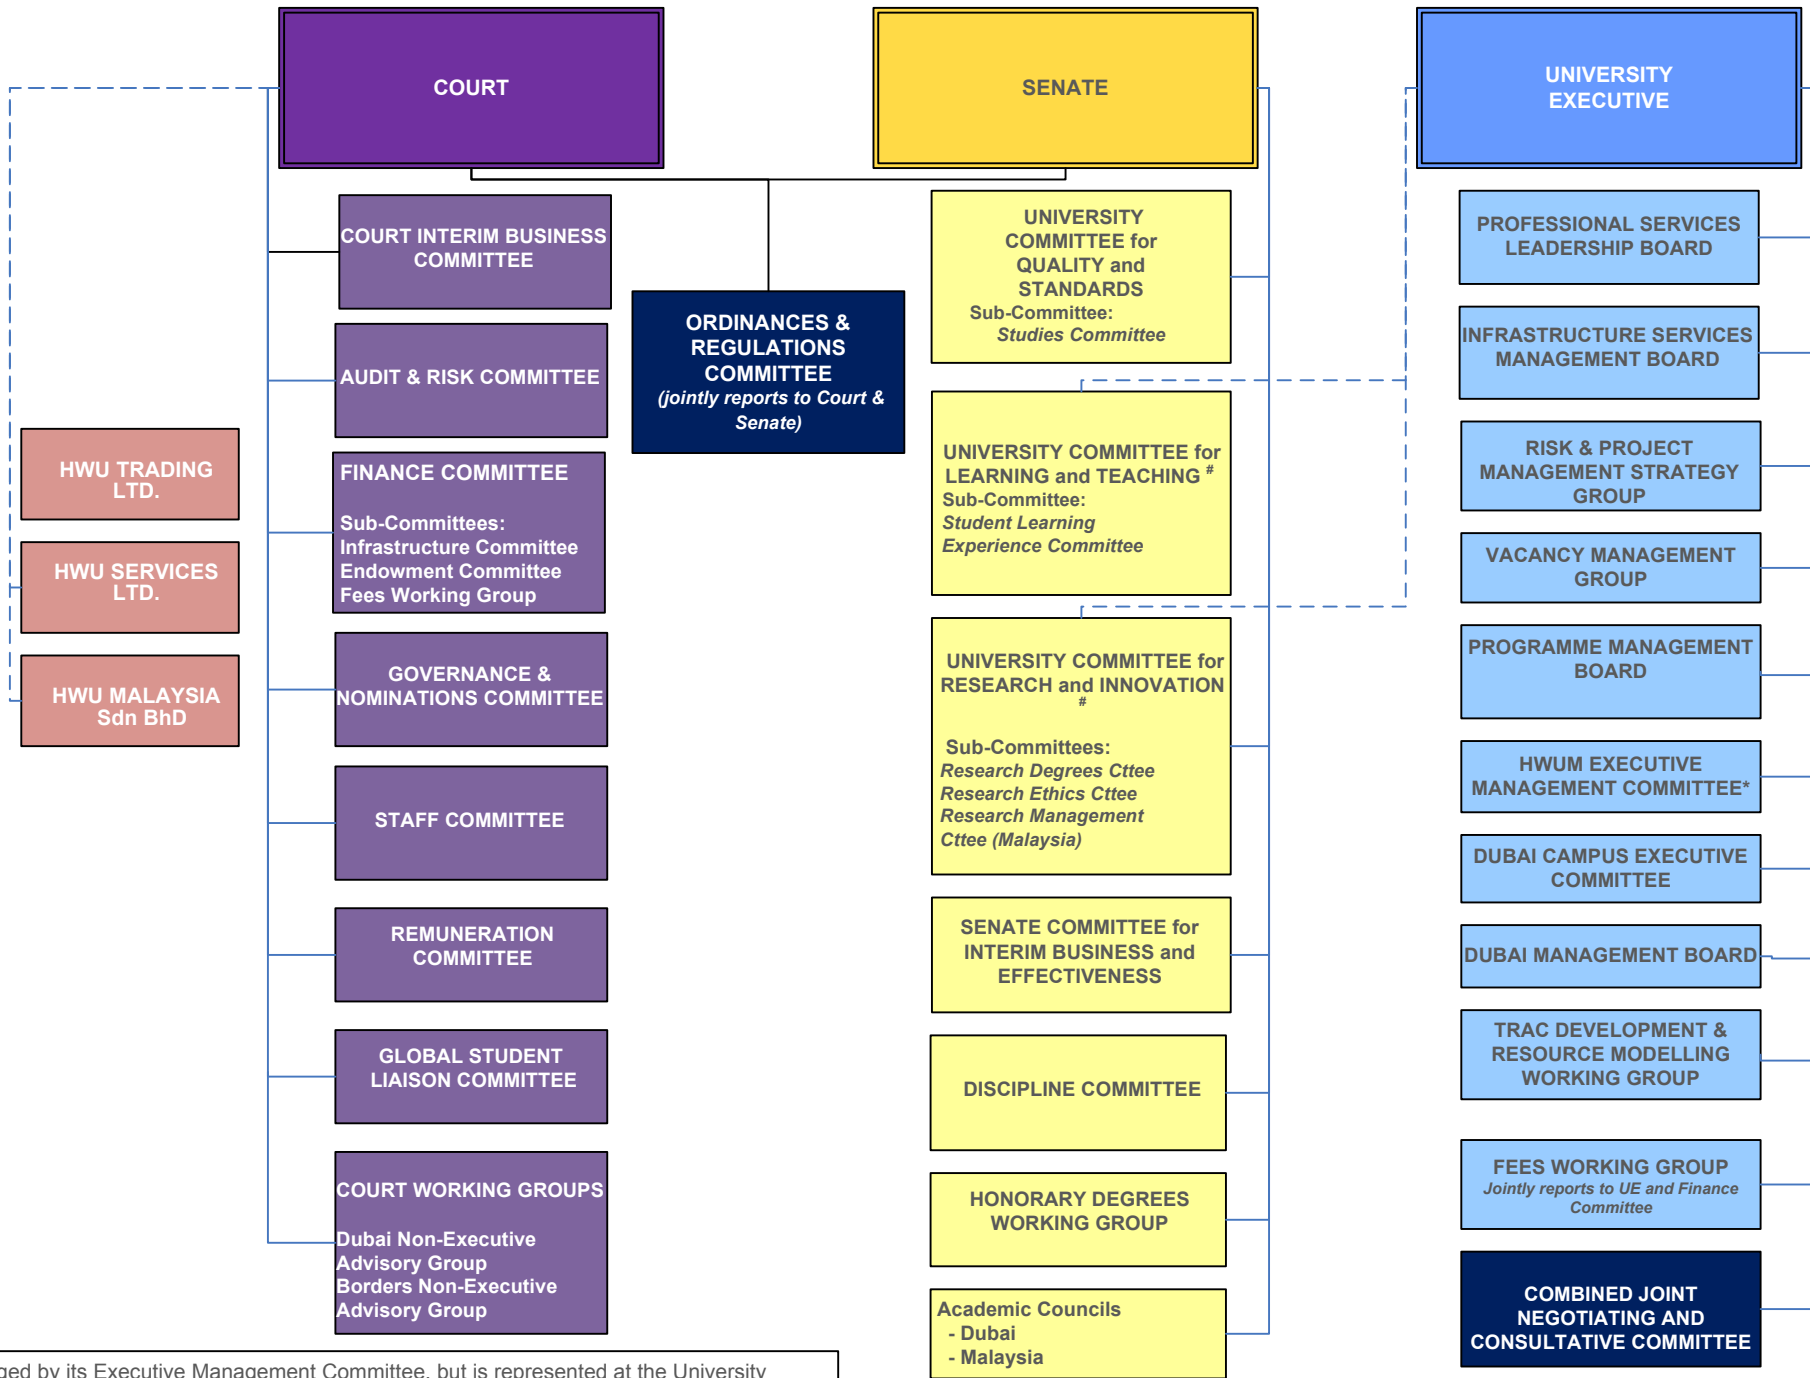

HERIOT-WATT UNIVERSITY GOVERNANCE STRUCTURE

* HWUM is managed by its Executive Management Committee, but is represented at the University Executive by the Vice-Principal & Provost (Malaysia)
 # UCLT and UCRI report on certain matters to the Senate and on other matters to the University Executive