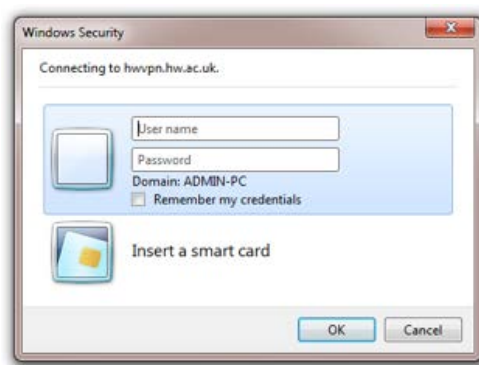

Option 2

1) Log into the VPN
2) Click on Web Apps on the left side
3) Click on the iHR link

After clicking on the iHR link you should be prompted to login.

Log in

4) Enter your HWU user name prefixed as follows: `Hw/username`
5) Enter your Password
6) Click OK

1. The main iHR page will be displayed
7) Click on **Login to iHR**