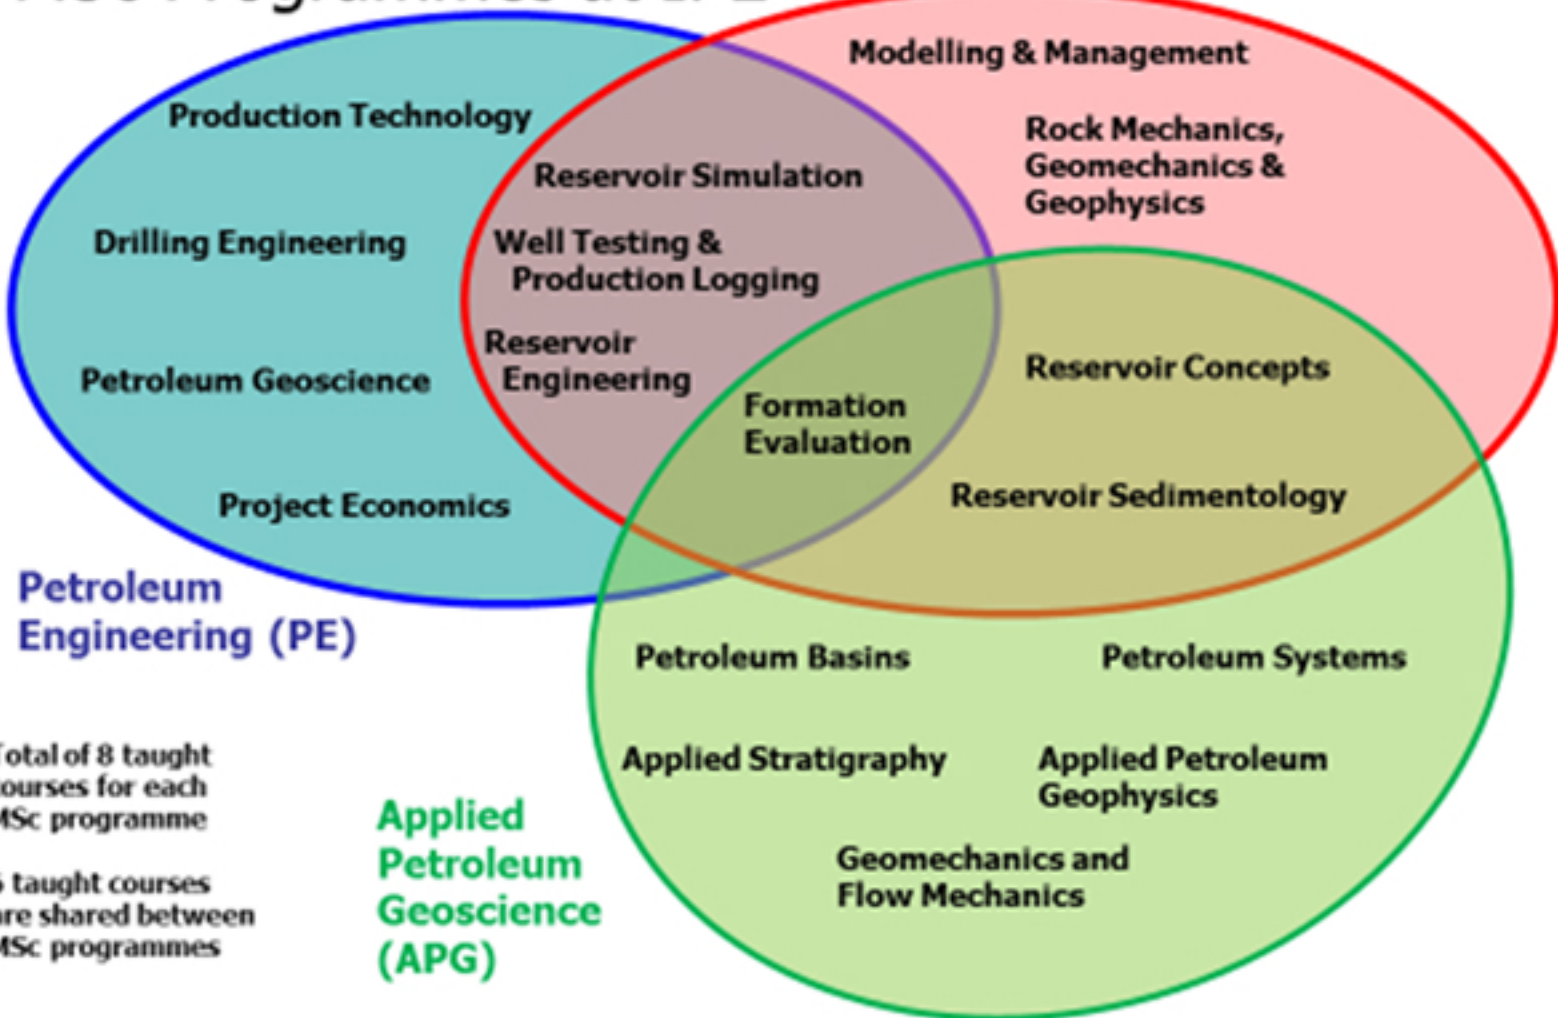

Taught Courses on the three MSc Programmes at IPE

Reservoir Evaluation and Management (REM)

Total of 8 taught courses for each MSc programme

6 taught courses are shared between MSc programmes