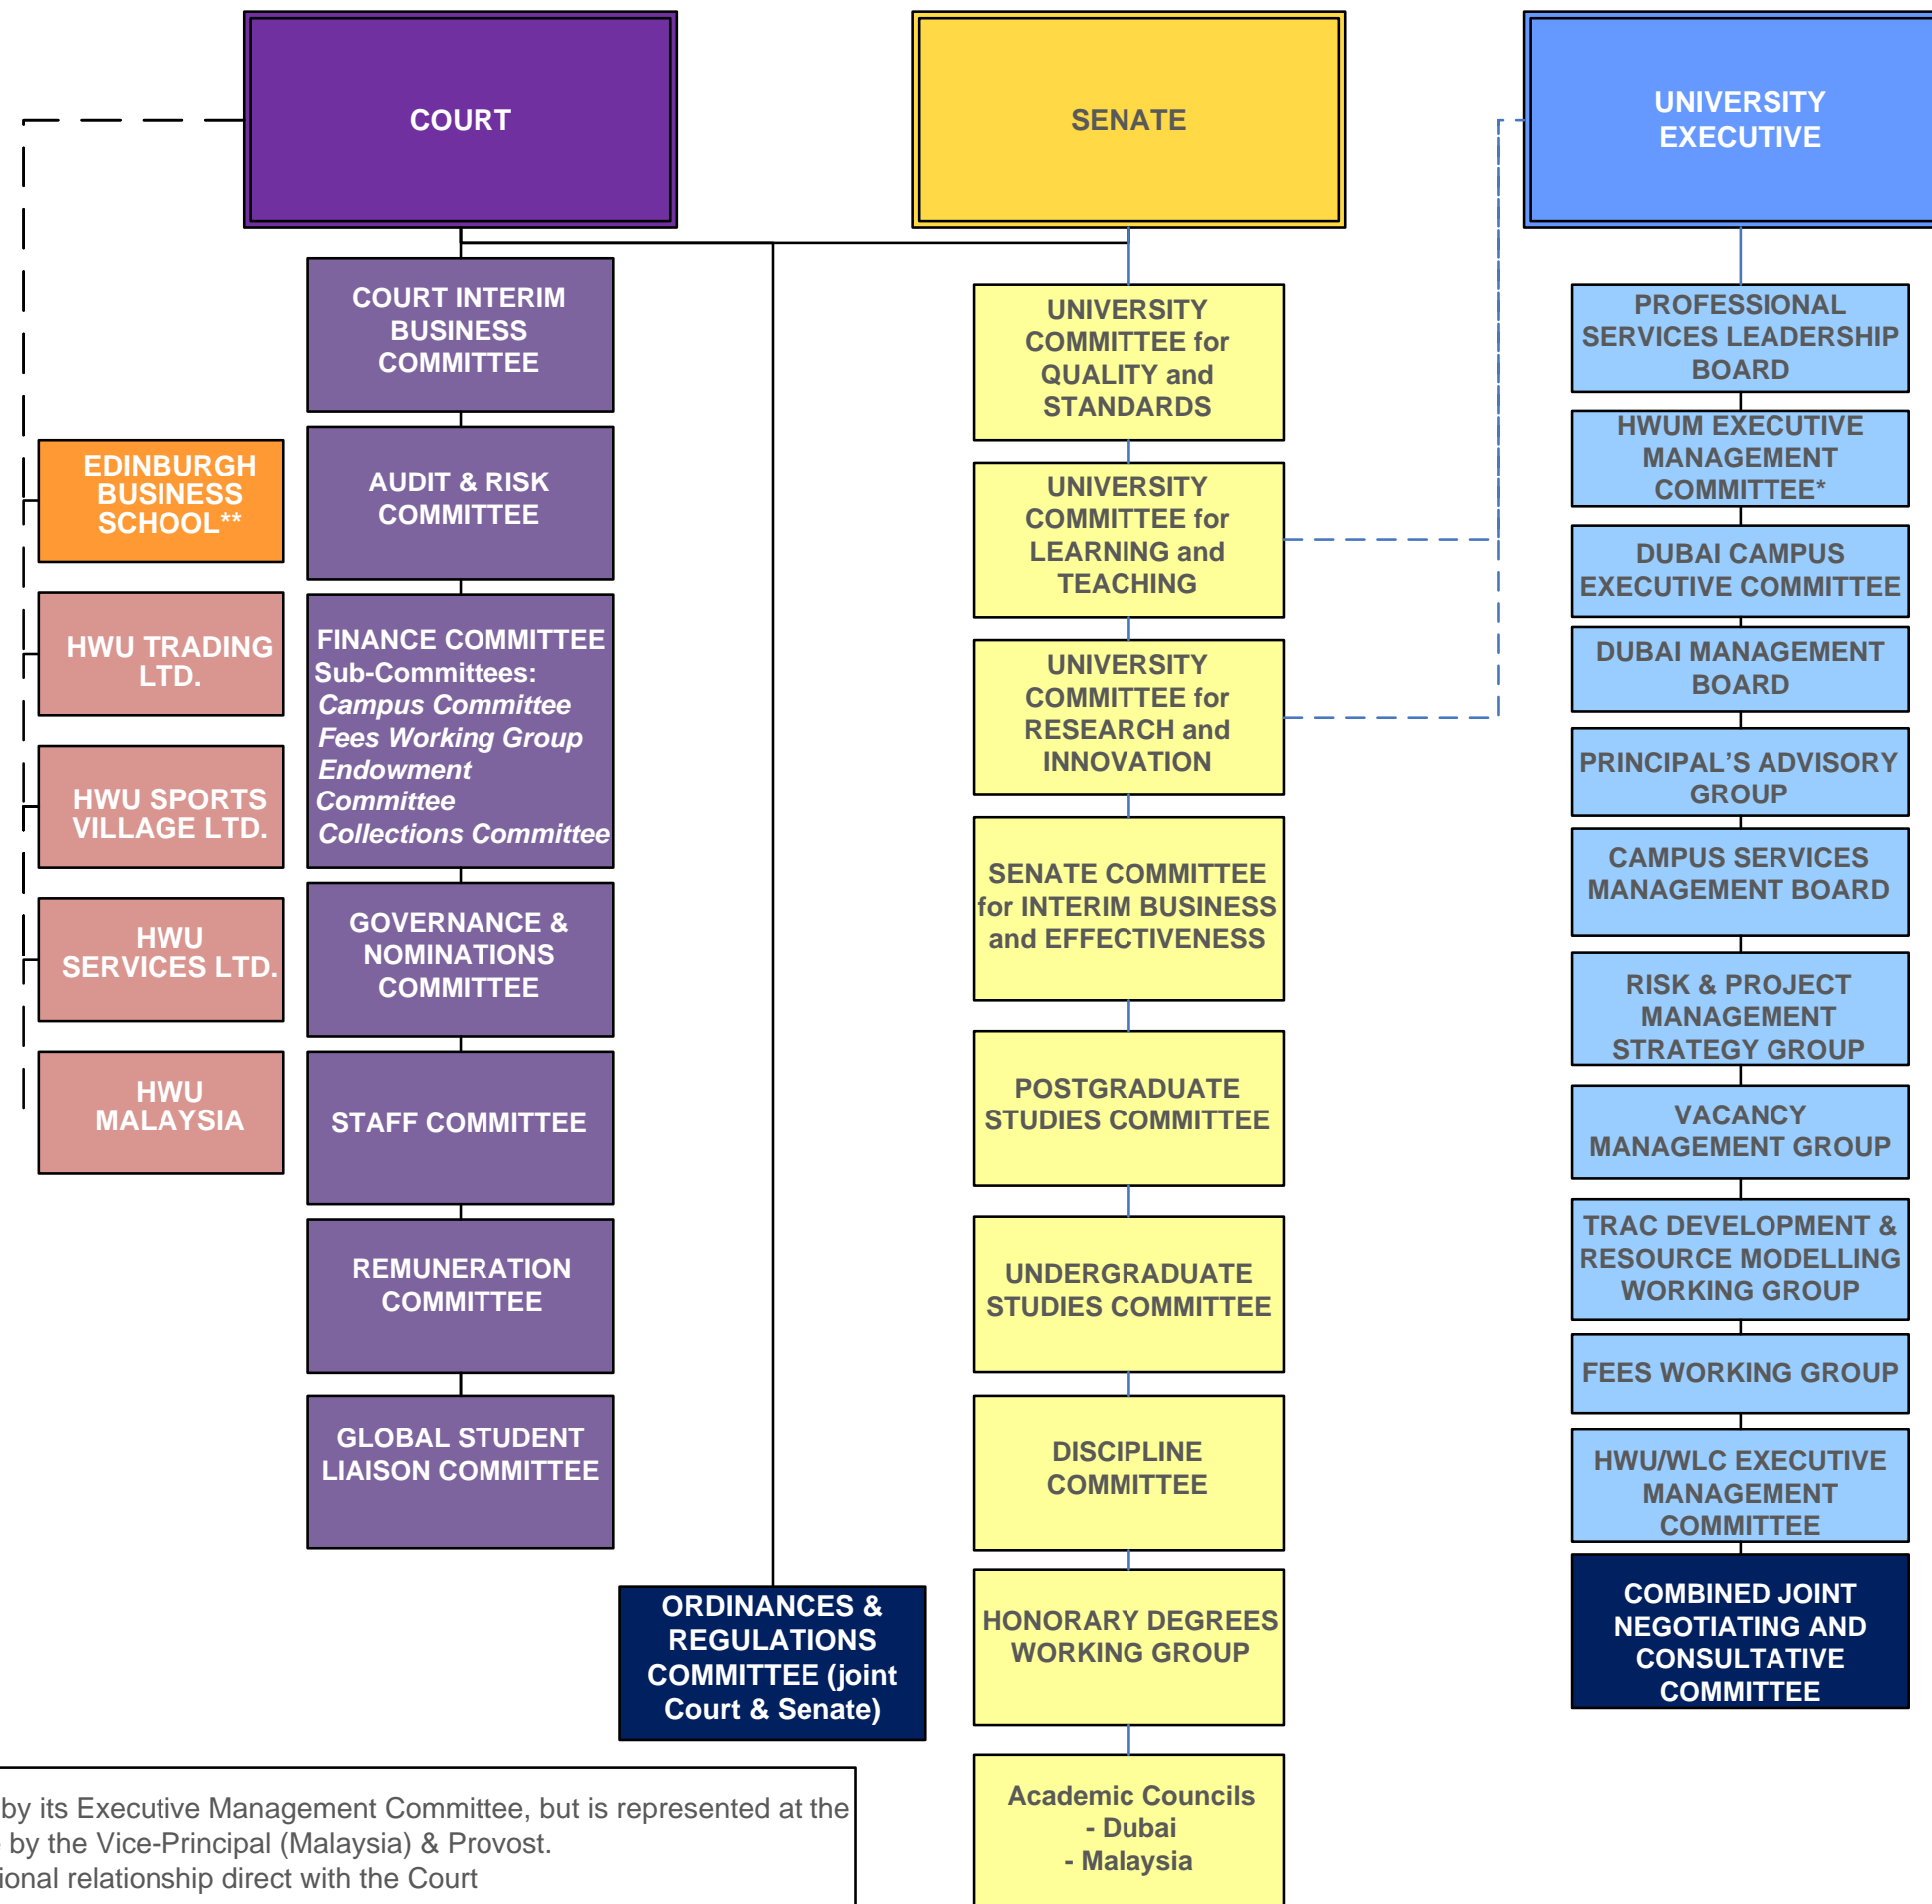

HERIOT-WATT UNIVERSITY GOVERNANCE STRUCTURE

* HWUM is managed by its Executive Management Committee, but is represented at the University Executive by the Vice-Principal (Malaysia) & Provost.
 **EBS has a constitutional relationship direct with the Court