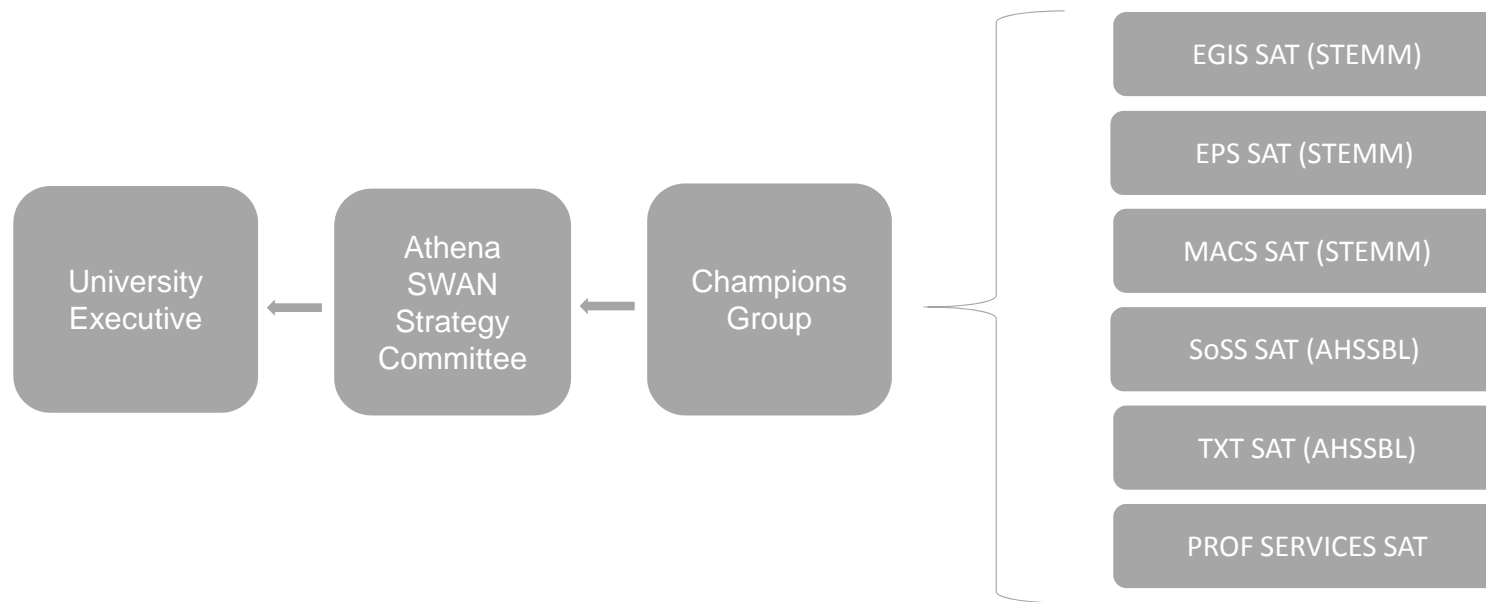

Overall organisation of Athena SWAN at Heriot-Watt University

SAT: Self-Assessment Team

STEMM: Science, technology, engineering, maths, medicine

AHSSBL: Arts, humanities, social sciences, business and law