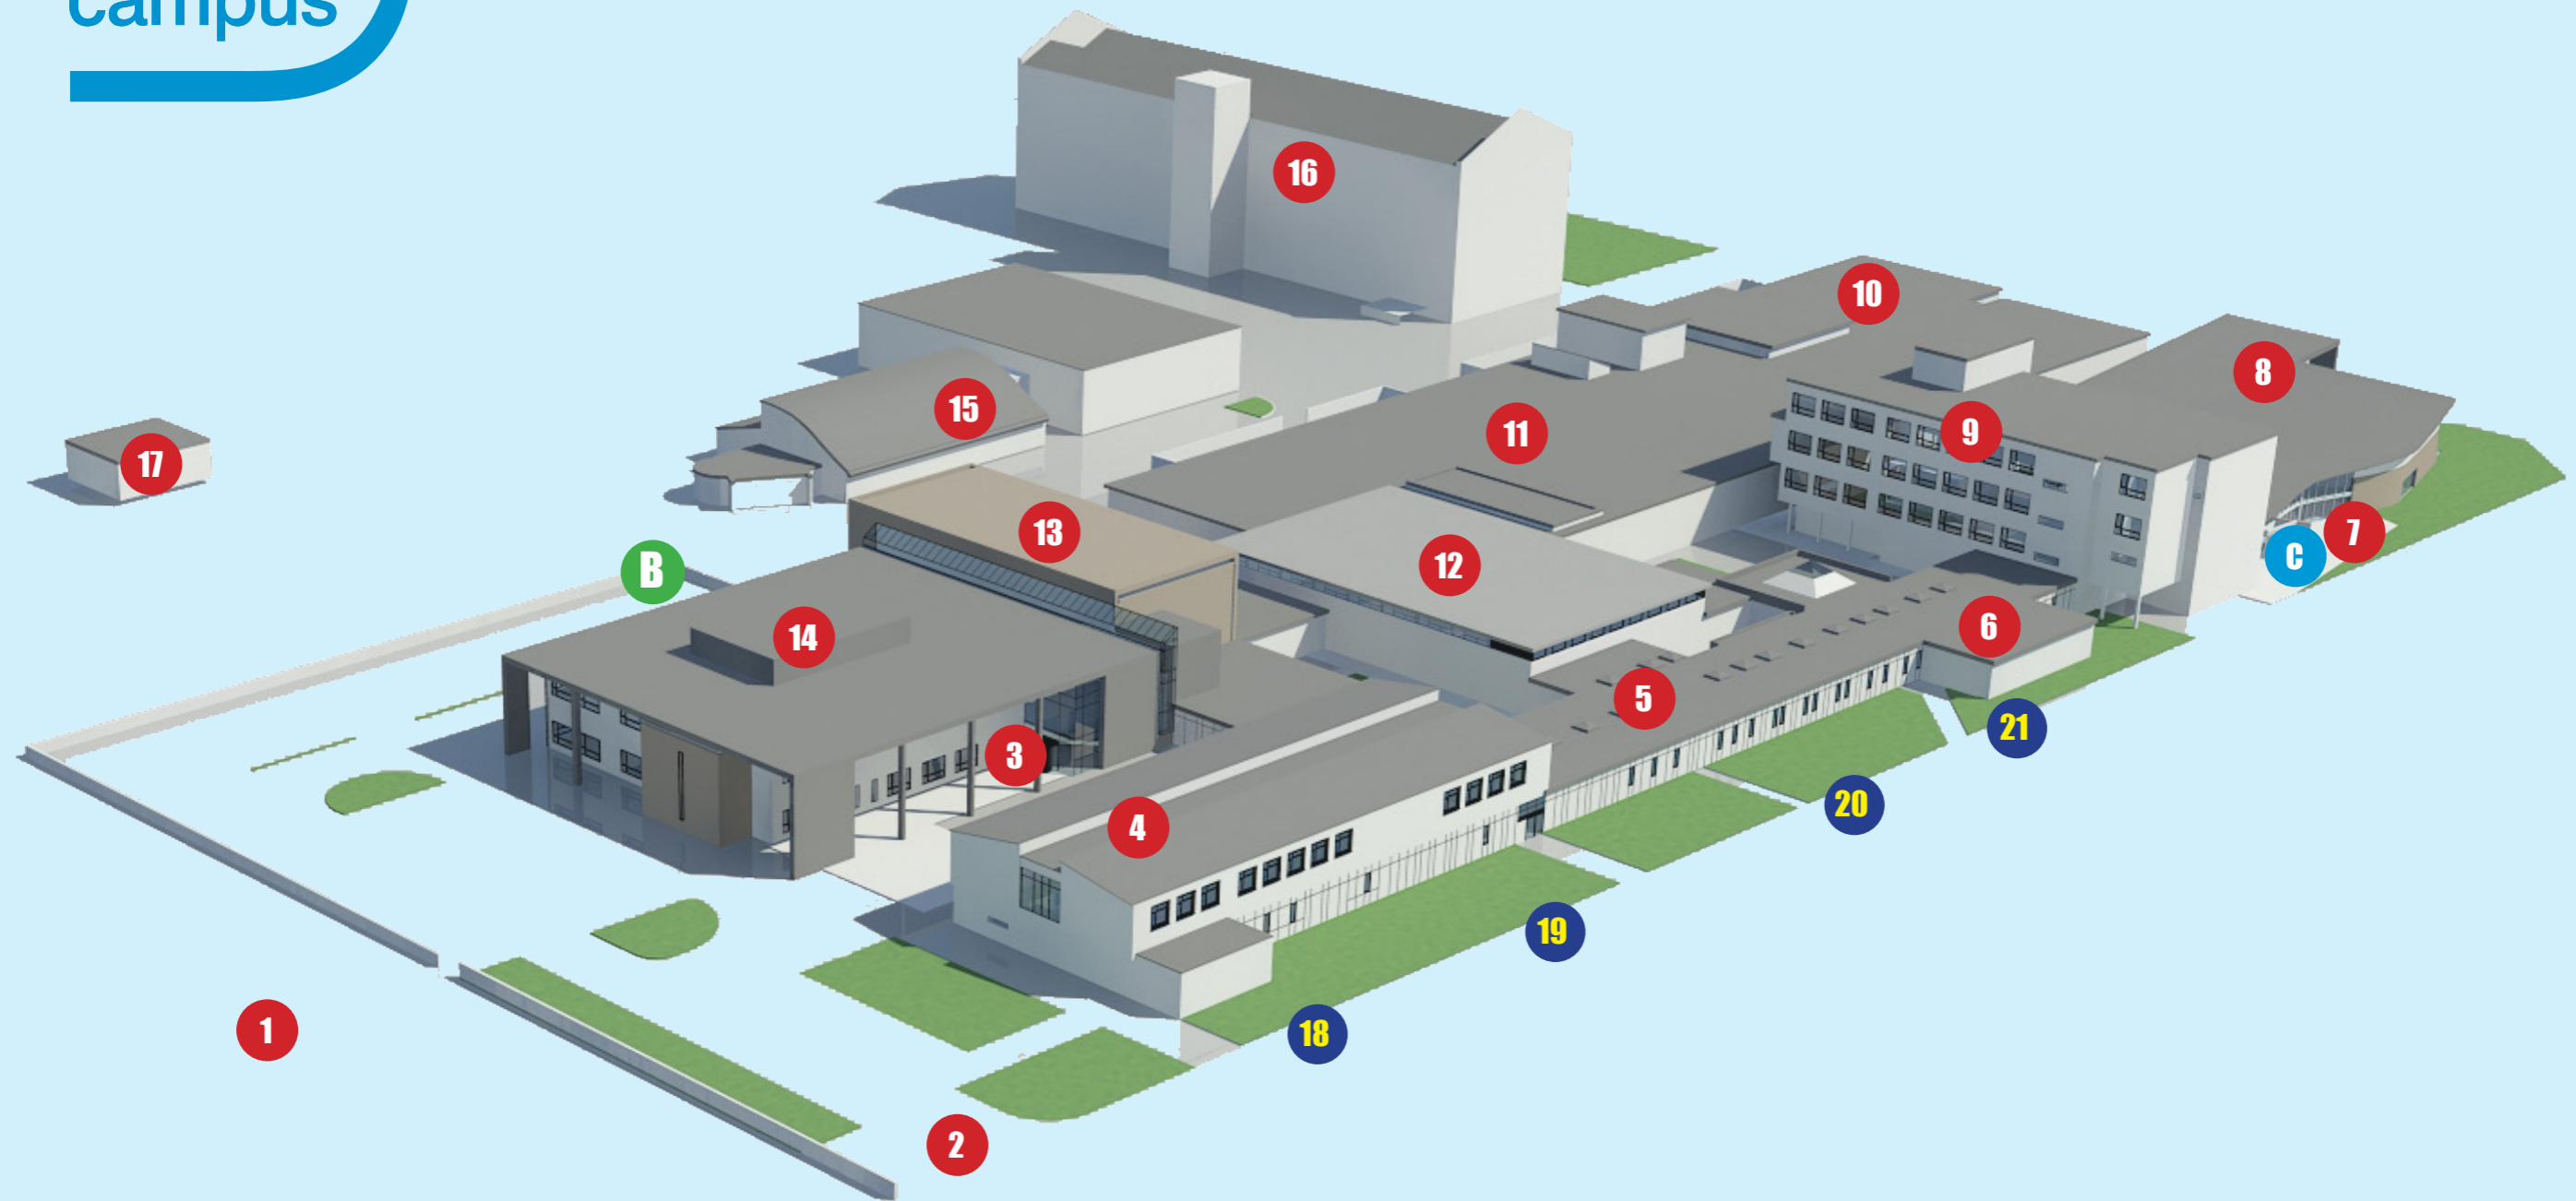

# Campus Map

Scottish Borders Campus, Nether Road, Galashiels, TD1 3HF.  
Tel. 08700 50 51 52 • www.scottishborderscampus.ac.uk

- |                                 |                                  |  |                       |
|---------------------------------|----------------------------------|--|-----------------------|
| <b>1</b> Public Car Park        | <b>7</b> Designated Smoking Area | <b>13</b> Main Lecture Theatre               | <b>18</b> Bus Stop    |
| <b>2</b> Main Entrance          | <b>8</b> The Union               | <b>14</b> The Arch                           | <b>19</b> Bus Stop    |
| <b>3</b> Reception              | <b>9</b> The Tower               | <b>15</b> Technical Training Centre          | <b>20</b> Bus Stop    |
| <b>4</b> Research Wing          | <b>10</b> Textile Workshops      | <b>16</b> High Mill                          | <b>21</b> Taxi Stop   |
| <b>5</b> College Administration | <b>11</b> Construction Workshops | <b>17</b> Brickwork Centre                   | <b>C</b> Cash Machine |
| <b>6</b> Access to Learning     | <b>12</b> The Library            | <small>■ Located at Larchbank Street</small> | <b>B</b> Cycle Stance |