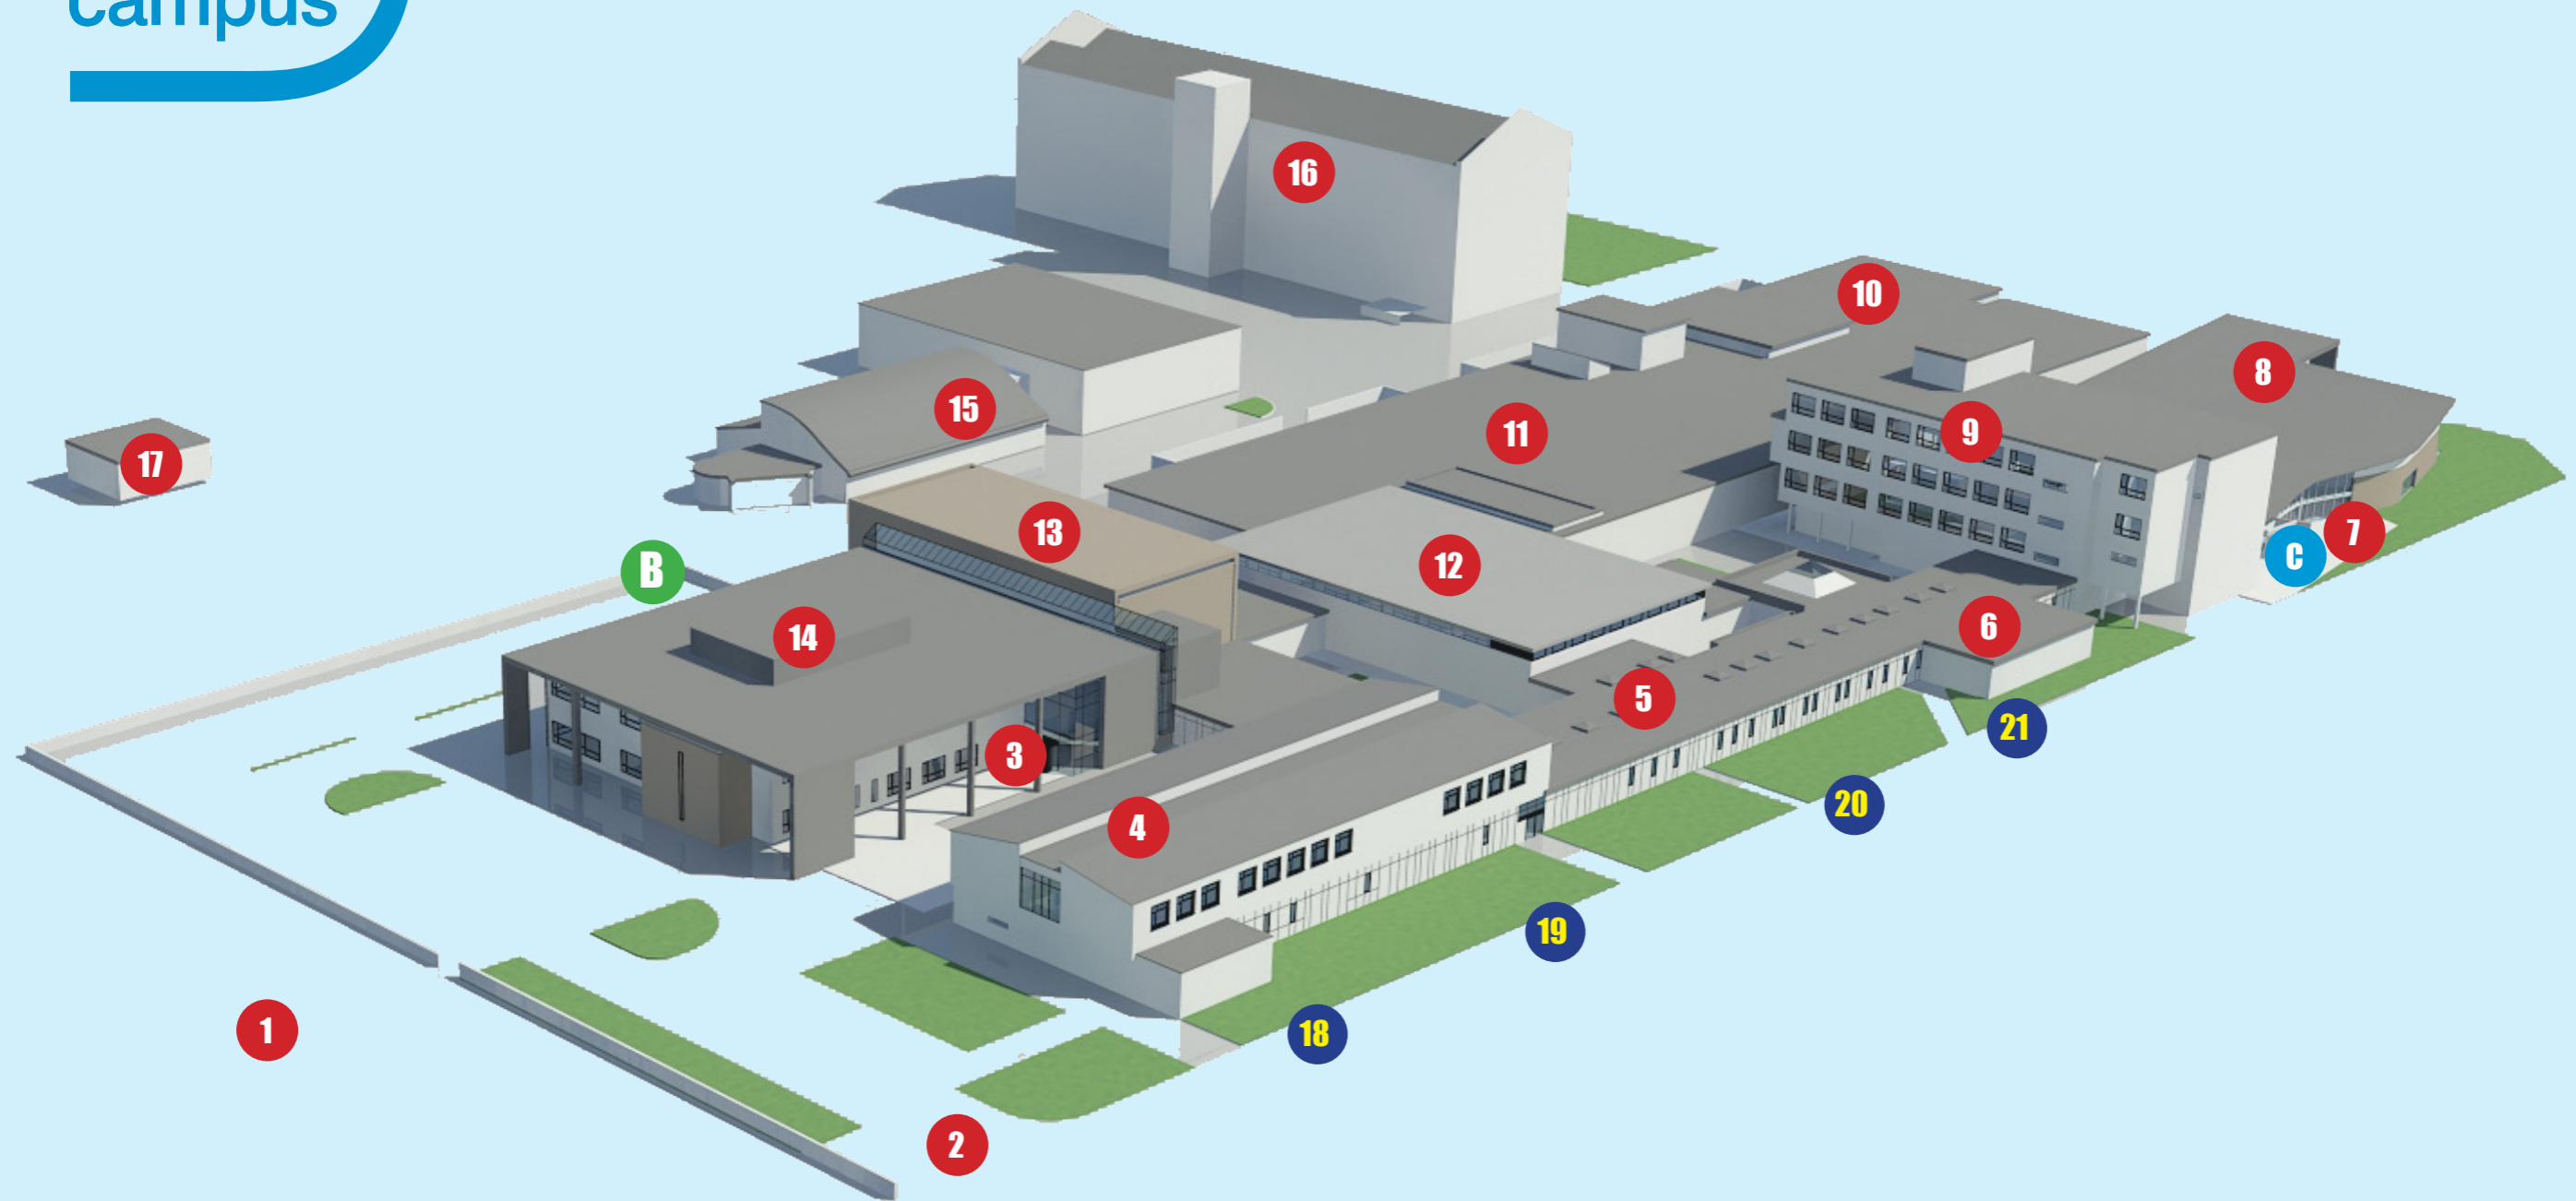

Campus Map

Scottish Borders Campus, Nether Road, Galashiels, TD1 3HF.
Tel. 08700 50 51 52 • www.scottishborderscampus.ac.uk

- | | | | |
|--------------------------|---------------------------|-------------------------------|----------------|
| 1 Public Car Park | 7 Designated Smoking Area | 13 Main Lecture Theatre | 18 Bus Stop |
| 2 Main Entrance | 8 The Union | 14 The Arch | 19 Bus Stop |
| 3 Reception | 9 The Tower | 15 Technical Training Centre | 20 Bus Stop |
| 4 Research Wing | 10 Textile Workshops | 16 High Mill | 21 Taxi Stop |
| 5 College Administration | 11 Construction Workshops | 17 Brickwork Centre | C Cash Machine |
| 6 Access to Learning | 12 The Library | ■ Located at Larchbank Street | B Cycle Stance |