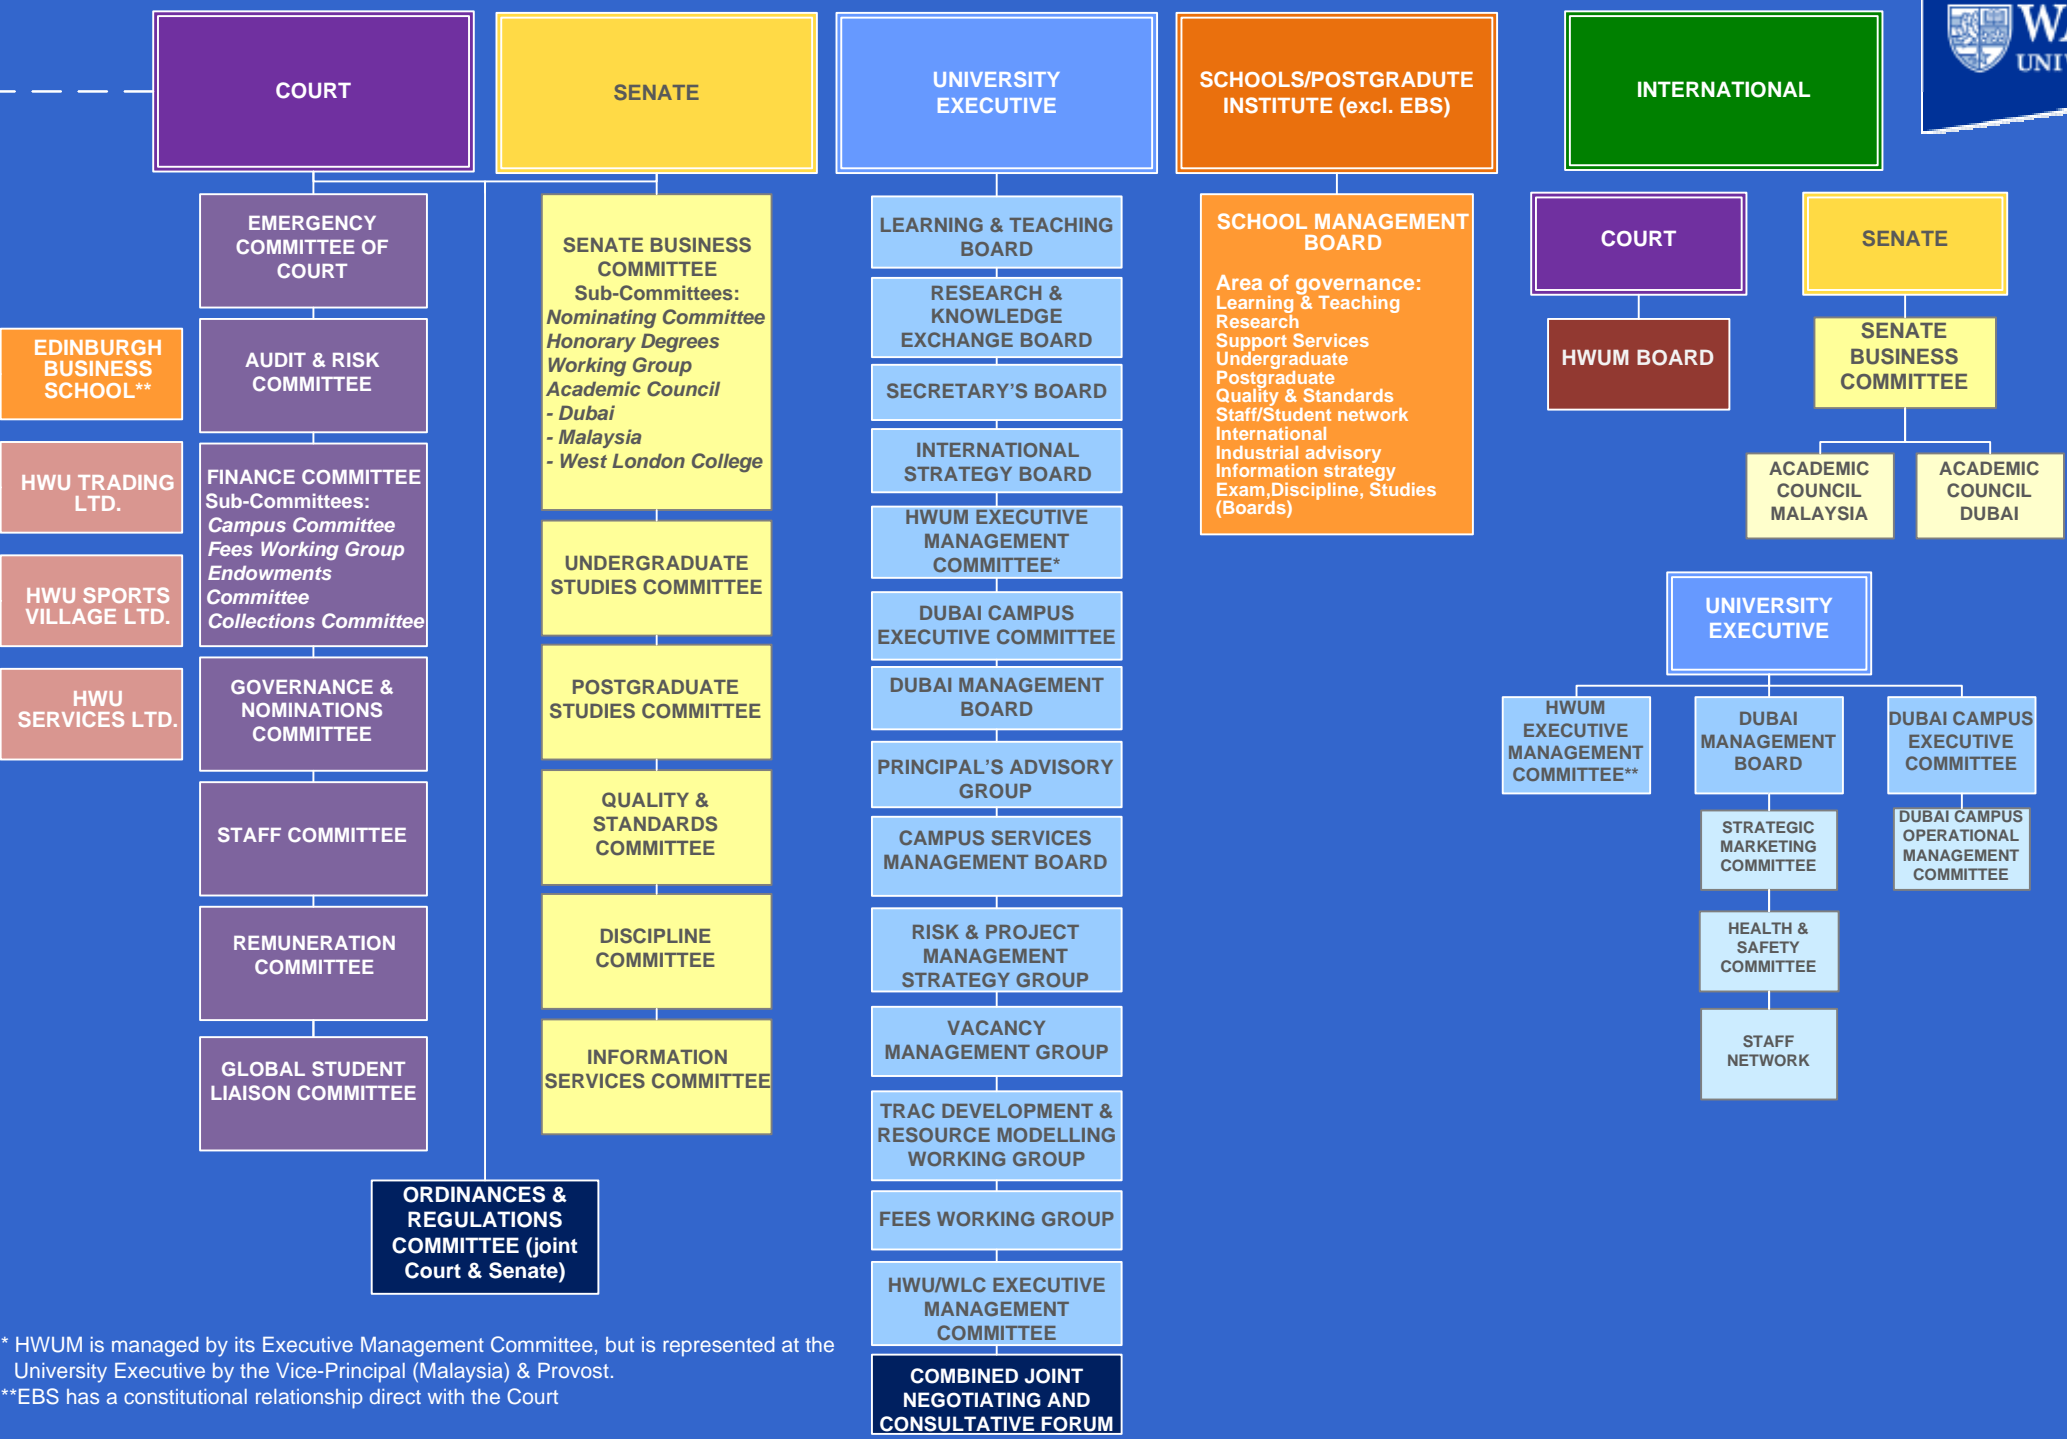

HERIOT-WATT UNIVERSITY GOVERNANCE STRUCTURE

* HWUM is managed by its Executive Management Committee, but is represented at the University Executive by the Vice-Principal (Malaysia) & Provost.
 **EBS has a constitutional relationship direct with the Court