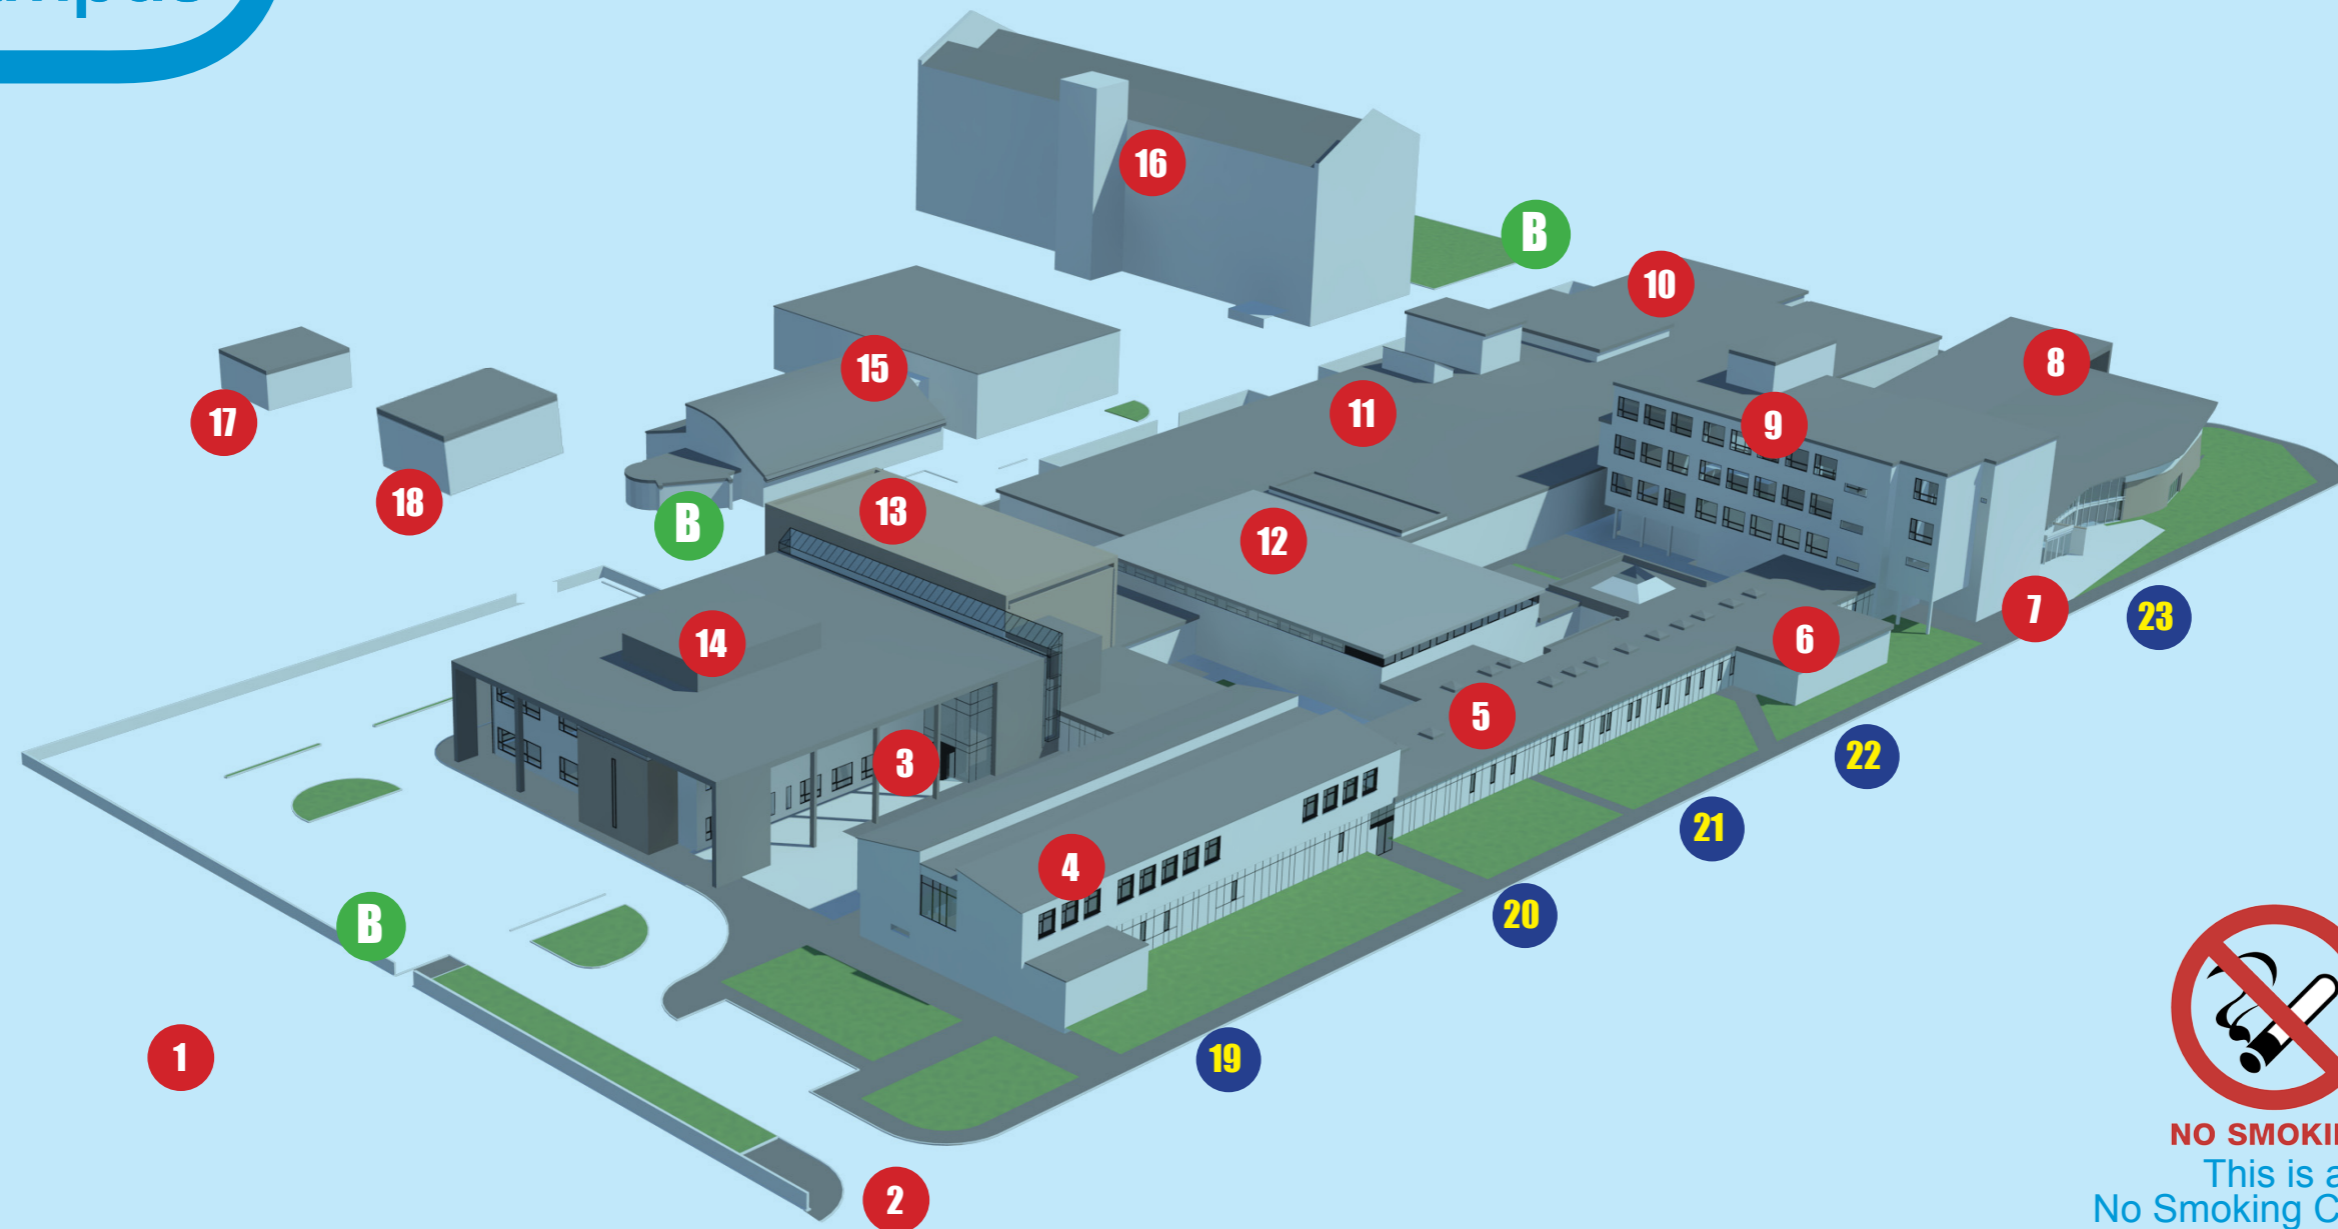

Campus Map

Scottish Borders Campus, Nether Road, Galashiels, TD1 3HE.
Tel. 08700 50 51 52 • www.scottishborderscampus.ac.uk

NO SMOKING
This is a
No Smoking Campus

- | | | | |
|--|--|--|-----------------------|
| 1 Public / Student Car Park | 7 Cash Machine | 13 Main Lecture Theatre | 19 Bus Stop |
| 2 Visitor / Staff Car Park Entrance | 8 The Union | 14 The Arch | 20 Bus Stop |
| 3 Main Entrance and Reception | 9 The Tower | 15 Technical Training Centre | 21 Taxi Stop |
| 4 Heriot-Watt Research Wing | 10 Heriot-Watt Textile Workshops | 16 The High Mill | 22 Taxi Stop |
| 5 Borders College Administration | 11 College Construction Workshops | 17 Brickwork Centre ■ Located at Larchbank Street | 23 Bus Stop |
| 6 Access to Learning | 12 The Library | 18 Tri Fitness ■ Located at Larchbank Street | B Cycle Stance |